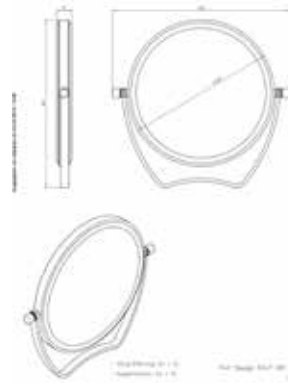

travel mirror, round, Ø 140 mm 5-times, chrome

Art.No.8347 061 01